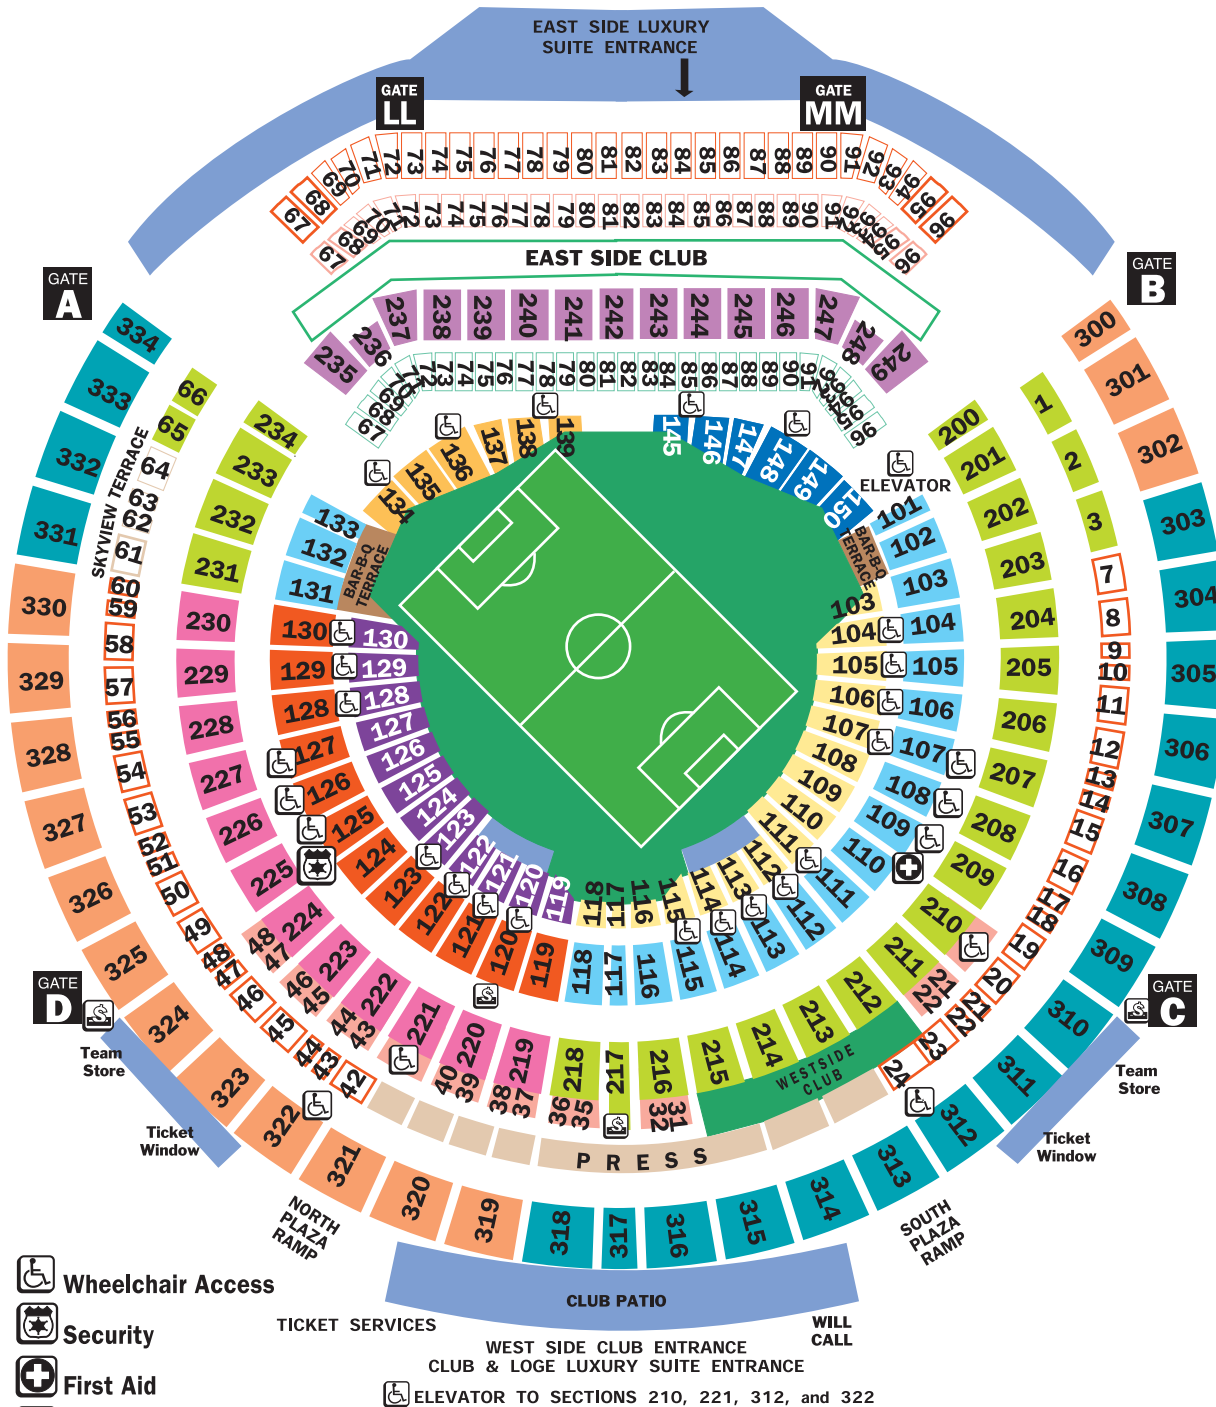

MEXICO

vs.

ECUADOR

March 28, 2007 8:00PM

McAfee®
COLISEUM

LOWER FIELD LEVEL SIDELINE	LOWER SEC. 119-130	\$70
FIELD LEVEL SIDELINE	UPPER SEC. 119r-130r	\$60
LOWER FIELD LEVEL ENDZONE	LOWER SEC. 118-104, SEC 134	\$50
WEST PLAZA SIDELINE	219-230	\$50
EAST PLAZA LEVEL	235-249	\$50
LOWER SOUTHEAST SIDELINE	145-150	\$50
FIELD LEVEL ENDZONE	UPPER SEC. 118r-101r, 131r-133r	\$40
PLAZA LEVEL	231-234, 200-218	\$40
VIEW LEVEL SIDELINE	319-330, 300-302	\$40
VIEW LEVEL	331-334, 303-318	\$30
LOWER NORTHEAST ENDZONE	134B-139	\$25

- Wheelchair Access
- Security
- First Aid
- ATM

ELEVATOR TO SECTIONS 210, 221, 312, and 322